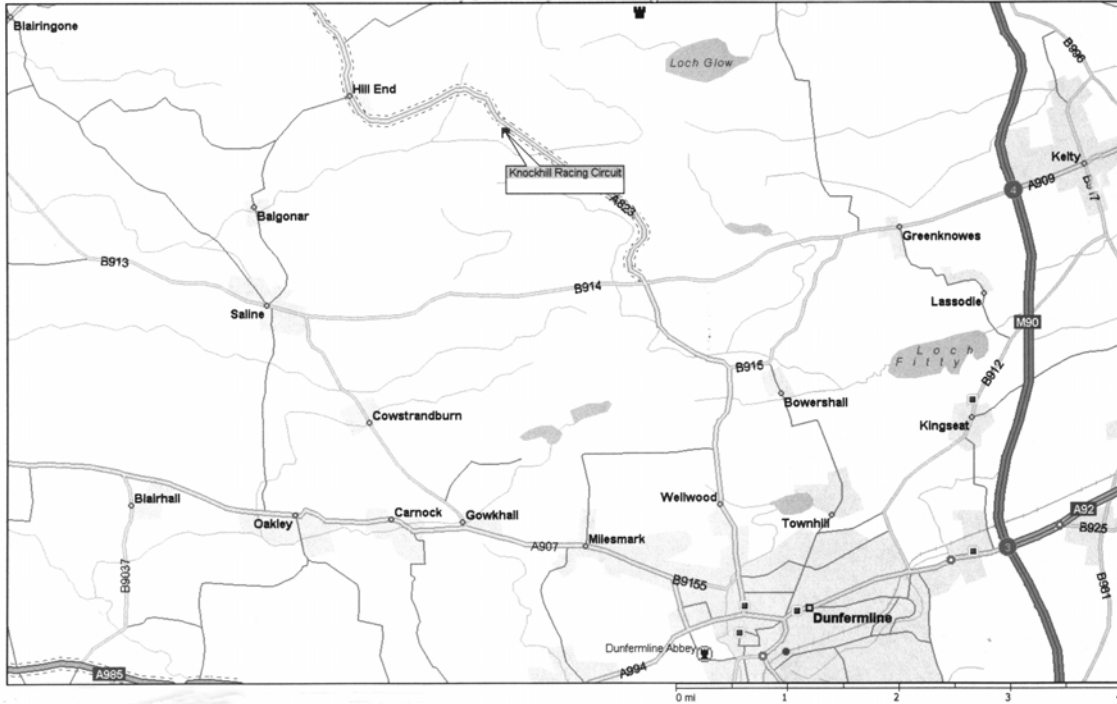

Knockhill Racing Circuit – Sprint Course

5 miles North of Dunfermline on A823

KNOCKHILL
Address: Knockhill Racing Circuit Ltd,
 by Dunfermline, Fife KY12 9TF.
Telephone: 01383 723337.
Fax: 01383 620167.
E-mail: enquiries@knockhill.co.uk.
Situation: 5 miles
 north of Dunfermline on the A823.
Length: 1.3 miles.
Number of starters: 26.