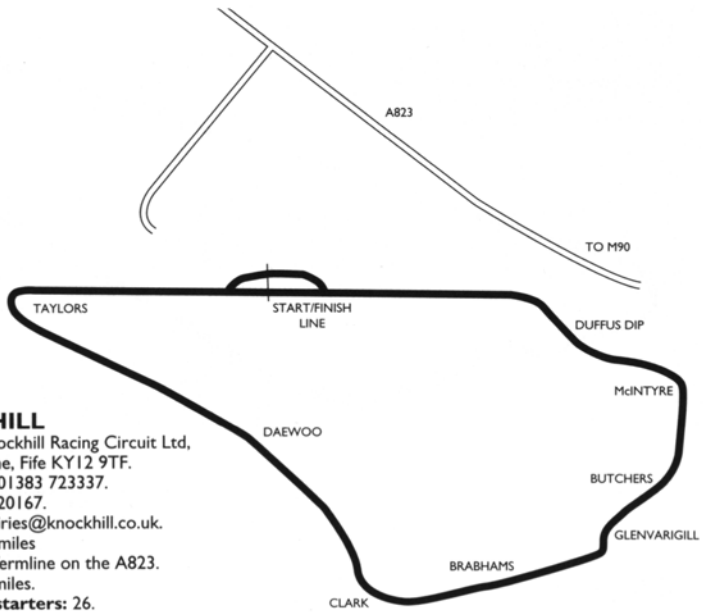

Knockhill Racing Circuit – Sprint Course

5 miles North of Dunfermline on A823

KNOCKHILL
Address: Knockhill Racing Circuit Ltd,
 by Dunfermline, Fife KY12 9TF.
Telephone: 01383 723337.
Fax: 01383 620167.
E-mail: enquiries@knockhill.co.uk.
Situation: 5 miles
 north of Dunfermline on the A823.
Length: 1.3 miles.
Number of starters: 26.